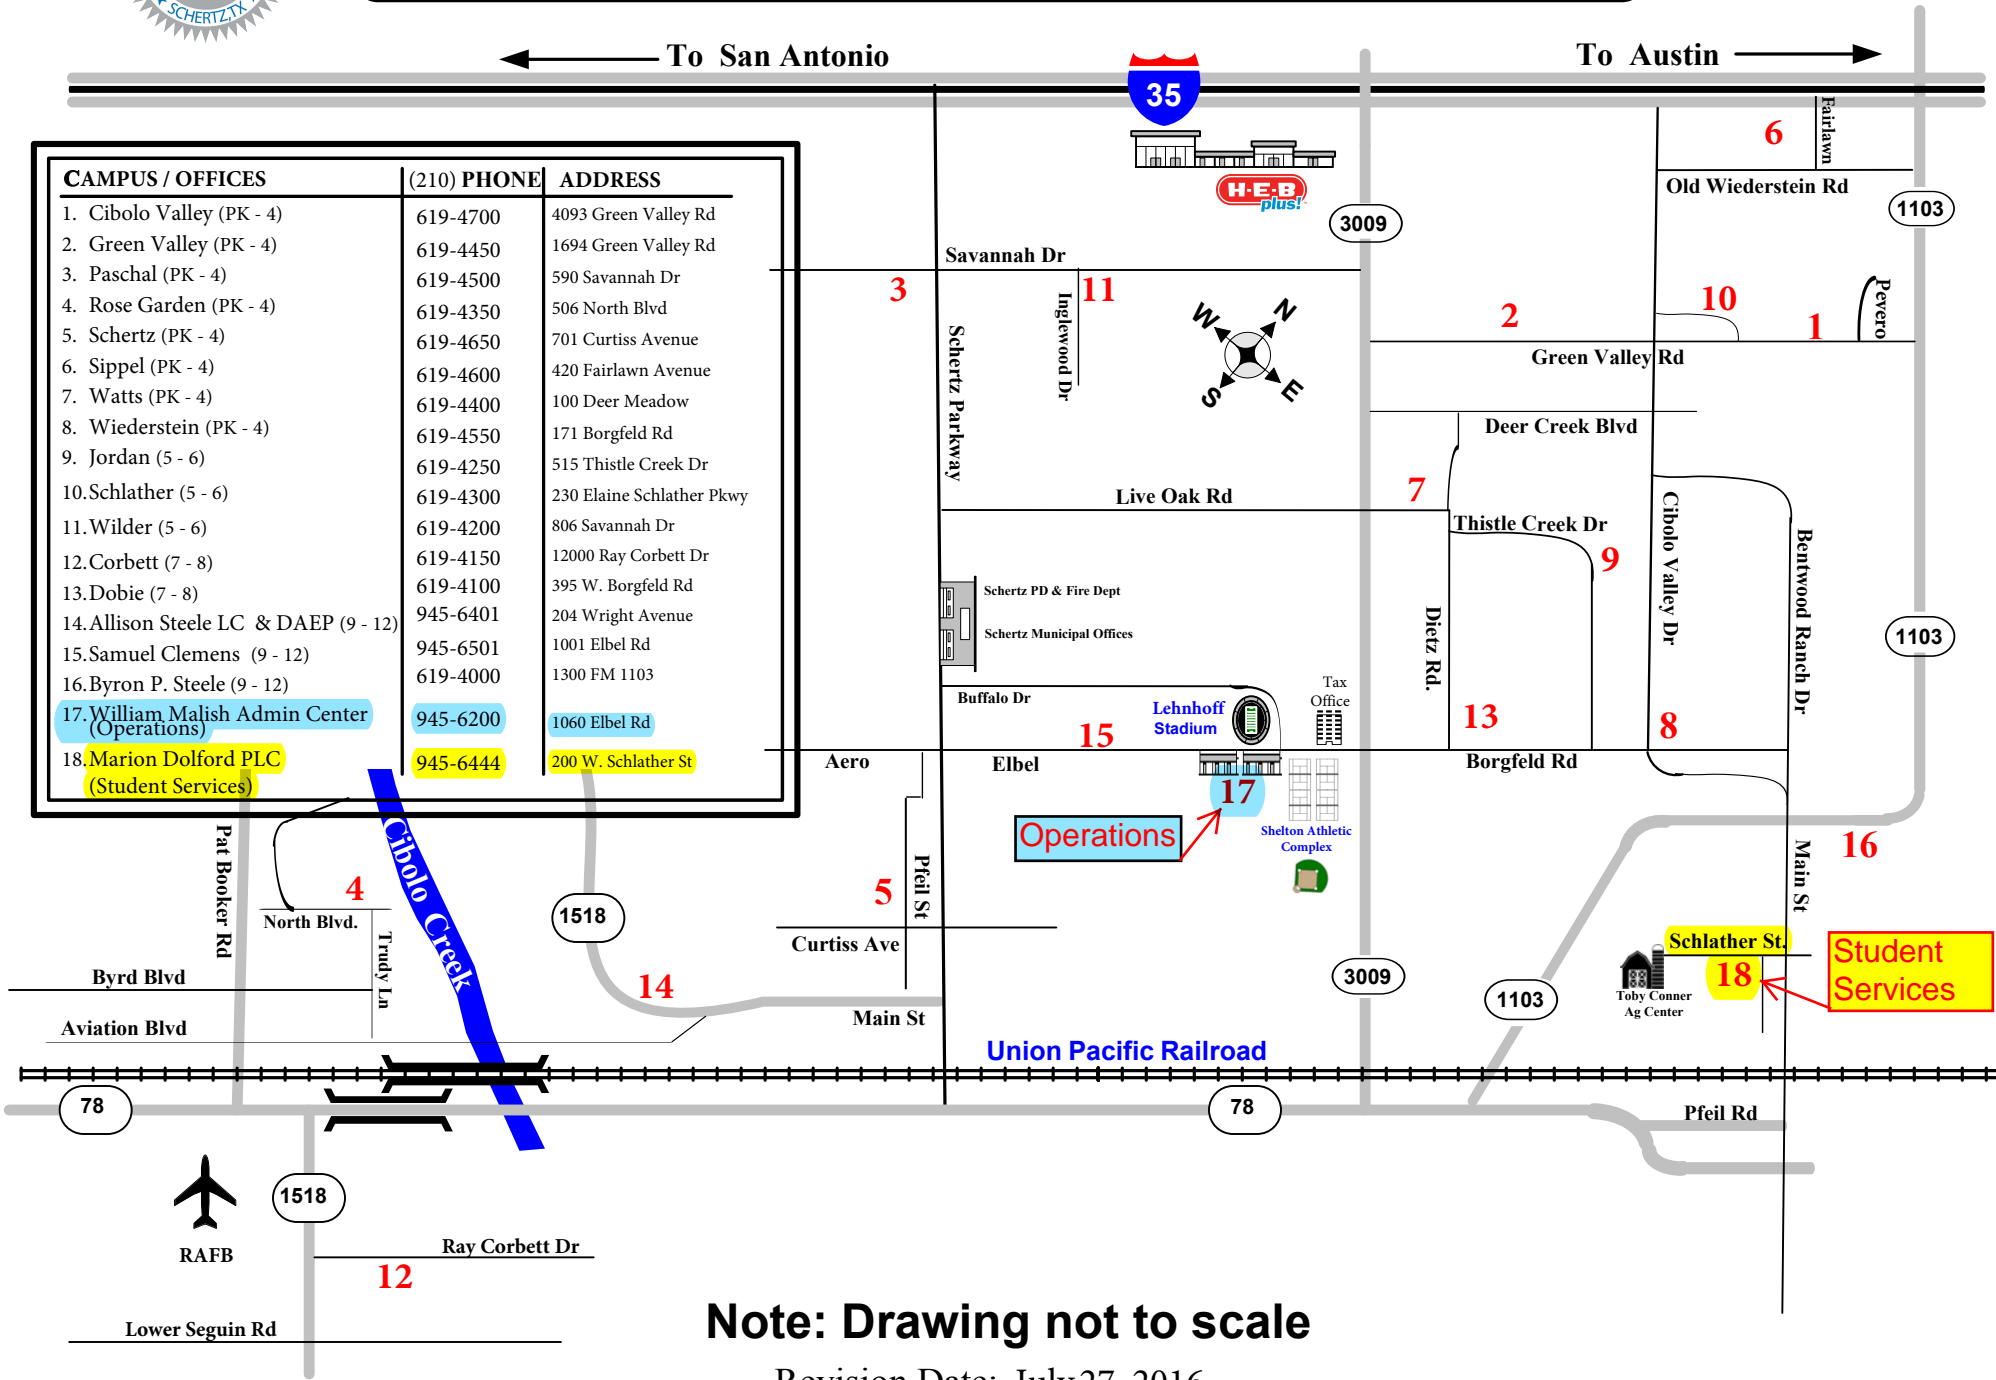

# Schertz-Cibolo-Universal City I.S.D.

← To San Antonio

To Austin →

CAMPUS / OFFICES	(210) PHONE	ADDRESS
1. Cibolo Valley (PK - 4)	619-4700	4093 Green Valley Rd
2. Green Valley (PK - 4)	619-4450	1694 Green Valley Rd
3. Paschal (PK - 4)	619-4500	590 Savannah Dr
4. Rose Garden (PK - 4)	619-4350	506 North Blvd
5. Schertz (PK - 4)	619-4650	701 Curtiss Avenue
6. Sippel (PK - 4)	619-4600	420 Fairlawn Avenue
7. Watts (PK - 4)	619-4400	100 Deer Meadow
8. Wiederstein (PK - 4)	619-4550	171 Borgfeld Rd
9. Jordan (5 - 6)	619-4250	515 Thistle Creek Dr
10. Schlather (5 - 6)	619-4300	230 Elaine Schlather Pkwy
11. Wilder (5 - 6)	619-4200	806 Savannah Dr
12. Corbett (7 - 8)	619-4150	12000 Ray Corbett Dr
13. Dobie (7 - 8)	619-4100	395 W. Borgfeld Rd
14. Allison Steele LC & DAEP (9 - 12)	945-6401	204 Wright Avenue
15. Samuel Clemens (9 - 12)	945-6501	1001 Elbel Rd
16. Byron P. Steele (9 - 12)	619-4000	1300 FM 1103
17. William Malish Admin Center (Operations)	945-6200	1060 Elbel Rd
18. Marion Dolford PLC (Student Services)	945-6444	200 W. Schlather St

**Note: Drawing not to scale**

Revision Date: July 27, 2016